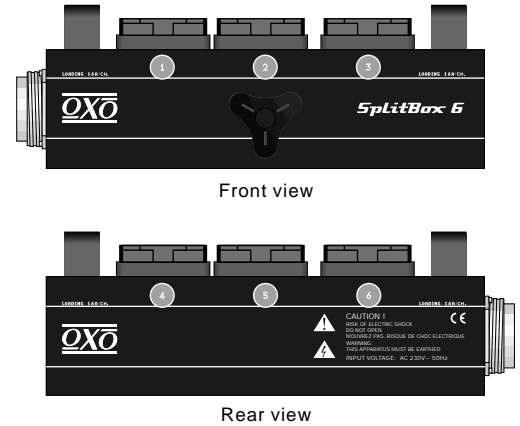

SplitBox 6

User Instruction

WARNING!!!

This product is not intended for domestic use.
This apparatus must be earthed.
Risk of electric shock, do not open.

Specifications:

Power Input: AC 230V~50Hz

Output/Max. Power: 6 channel output, 16A per channel

Output Connector: PCE 105 socket, IP 44, Total 6 connectors

Input Connector: 19 pins SX SLEM 419 socket

Electrical Safety: IEC65, EN60065, BS415 / IEC 529, BS 5490 / IEC 536, BS 2754

Accessory: M10 Bakelite screw(included)

Overall Size: 287x210x103mm

Weight: Approximately 1.85 Kg

24-004-1026
Rev 1.0