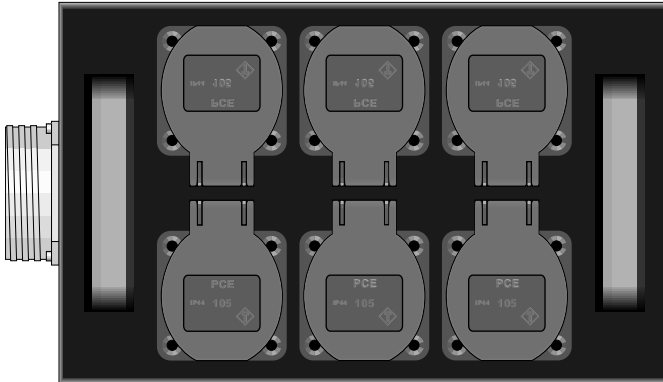

SplitBox 6

User Instruction

WARNING!!!

This product is not intended for domestic use.
This apparatus must be earthed.
Risk of electric shock, do not open.

Specifications:

Power Input: AC 230V~50Hz

Output/Max. Power: 6 channel output, 16A per channel

Output Connector: PCE 105 socket, IP 44, Total 6 connectors

Input Connector: 19 pins SX SLEM 419 socket

Electrical Safety: IEC65, EN60065, BS415 / IEC 529, BS 5490 / IEC 536, BS 2754

Accessory: M10 Bakelite screw(included)

Overall Size: 287x210x103mm

Weight: Approximately 1.85 Kg

24-004-1026
Rev 1.0