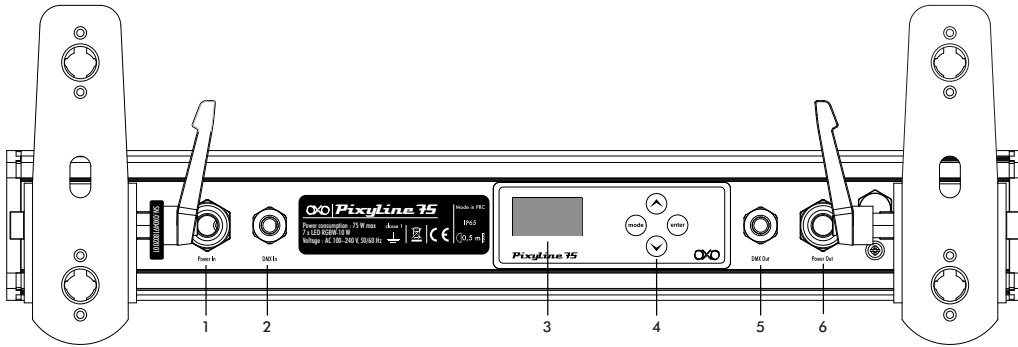

Description

OXO Pixyline 75 is an IP65 dot-to-dot linear LED fixture. With its advanced features it is the ideal lighting solution for indoor exhibitions or outdoor events with minimal spaces..

Features

- 7 x 10W
- RGB + WW
- Aperture 20°x50° (asymmetrical)
- White macros (2700K to 8000K)
- Color Macros (LEE FILTER calibration)
- IP65
- Stainless steel housing
- OLED screen with 4 control boutons
- DMX512, RDM, IR
- DMX XLR5 (IN/OUT)
- PowerCON True1 (IN/OUT)
- Adjustable and asymmetrical feet for ground positioning

Drawings

Specifications

Product type	LINEAR LED FIXTURE, WALL WASHER
Order code	OPIXILINE75N
Colour spectrum	RGB + Warm White
Number of LEDs	7
LED type	Multichip 10W
Beam angle	20° X 50°
Optional filters	NO
Zoom	NO
CCT control	YES
Luminous flux (lm)	NC
CRI	NC
DMX mode	4
DMX channels	5/10/56/62
Control	DMX512, RDM, IR
Display	OLED
Operating voltage	100-240 VAC, 50-60HZ
Power consumption	75W @max
DMX Connectors	XLR5 IN/OUT
Type	Outdoor
Protection class	IP65
Power supply connector	PowerCON TRUE1 IN/OUT
Housing and colour	Die cast aluminium, black
Cooling	Natural convection
Weight	4,10KG
Dimensions l x w x d (mm)	489 x 163 x 170
Warranty	2 years

Overview

1. Power supply IN (PowerCON TRUE1)

2. DMX IN (XLR5)

3. Display

4. Touch button «Mode / Up / Down / Enter»

5. DMX OUT (XLR5)

6. Power supply OUT (PowerCON TRUE1)

Accessories