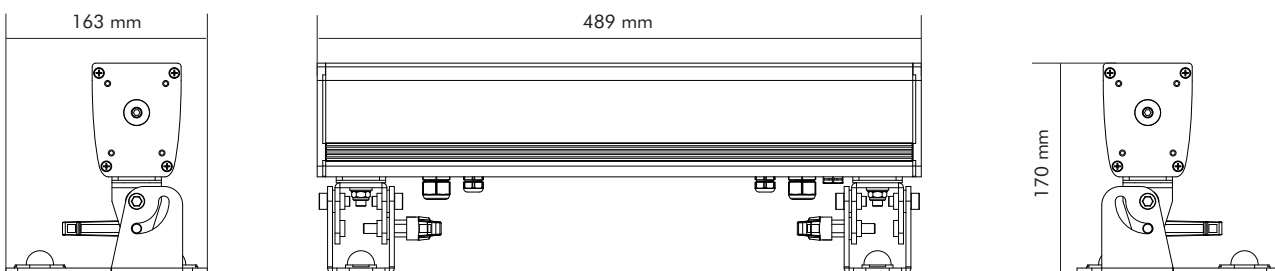

Description

OXO Pixyline 75 is an IP65 dot-to-dot linear LED fixture. With its advanced features it is the ideal lighting solution for indoor exhibitions or outdoor events with minimal spaces..

Features

- 7 x 10W
- RGB + WW
- Aperture 20°x50° (asymmetrical)
- White macros (2700K to 8000K)
- Color Macros (LEE FILTER calibration)
- IP65
- Stainless steel housing
- OLED screen with 4 control boutons
- DMX512, RDM, IR
- DMX XLR5 (IN/OUT)
- PowerCON True1 (IN/OUT)
- Adjustable and asymmetrical feet for ground positioning

Drawings

Specifications

Product type	LINEAR LED FIXTURE, WALL WASHER
Order code	OPIXILINE75N
Colour spectrum	RGB + Warm White
Number of LEDs	7
LED type	Multichip 10W
Beam angle	20° X 50°
Optional filters	NO
Zoom	NO
CCT control	YES
Luminous flux (lm)	NC
CRI	NC
DMX mode	4
DMX channels	5/10/56/62
Control	DMX512, RDM, IR
Display	OLED
Operating voltage	100-240 VAC, 50-60HZ
Power consumption	75W @max
DMX Connectors	XLR5 IN/OUT
Type	Outdoor
Protection class	IP65
Power supply connector	PowerCON TRUE1 IN/OUT
Housing and colour	Die cast aluminium, black
Cooling	Natural convection
Weight	4,10KG
Dimensions l x w x d (mm)	489 x 163 x 170
Warranty	2 years