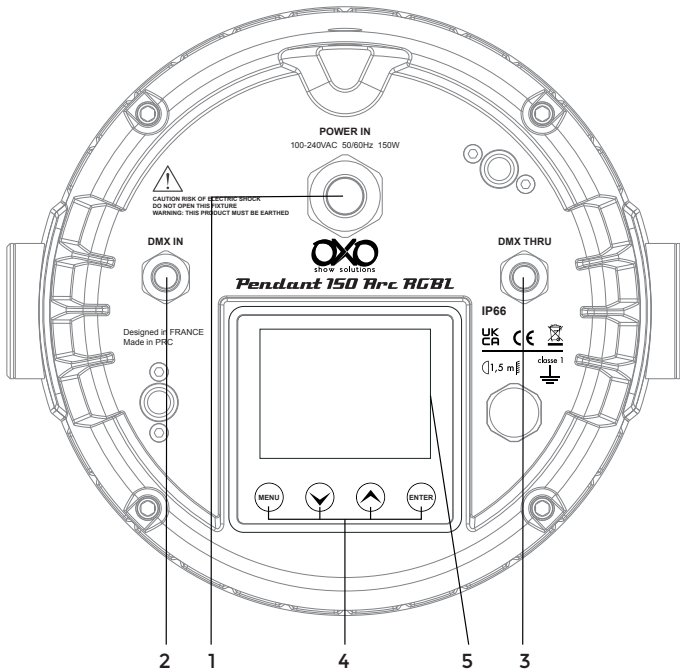

## Features

- 1 x COB 150W
- RGBL
- 11370 lm
- CRI>85
- Aperture 25°
- 8/16 bits linear dimmer
- Suspended installation (removable mounting yoke)
- DMX Loss modes : On, Off or macros
- Custom RAL on request
- Die-cast aluminium
- Black finish
- DMX modes : 1, 2 or 4 channels
- DMX breakout cables
- Power supply IN breakout cables

## Drawings

## Specifications

<b>Product type</b>	Architectural, pendant light
<b>Order code</b>	OPENDANT150ARC
<b>Colour spectrum</b>	RGBL
<b>Number of LEDs</b>	1
<b>LED type</b>	COB 150W
<b>Beam angle</b>	25°
<b>Optional filters</b>	YES
<b>Zoom</b>	NO
<b>CCT control</b>	NO
<b>Luminous flux (lm)</b>	11370
<b>CRI</b>	>85
<b>DMX mode</b>	3
<b>DMX channels</b>	1/2/4
<b>Control</b>	DMX512, RDM
<b>Display</b>	LED
<b>Operating consumption</b>	100–240 VAC, 50-60 Hz
<b>Power consumption</b>	150 W @ max
<b>DMX Connectors</b>	Breakout DMX XLR cables (IN/OUT)
<b>Type</b>	Indoor & Outdoor
<b>Protection class</b>	IP66
<b>Power supply connector</b>	Breakout power supply cable (IN) (L=150cm)
<b>Housing and colour</b>	Die cast aluminium, black
<b>Cooling</b>	Natural convection and cooling fan
<b>Weight</b>	5,20KG
<b>Dimensions l x w (mm)</b>	319 x 196
<b>Warranty</b>	5 years

**Overview**

- 1. Power supply IN (wire length 1,5 m)
- 2. DMX IN (wire length 1,5 m)
- 3. DMX OUT (wire length 1,5 m)
- 4. Touch buttons "Mode / Down / Up / Enter"
- 5. Display

**Accessories**

Filter

Honey-comb