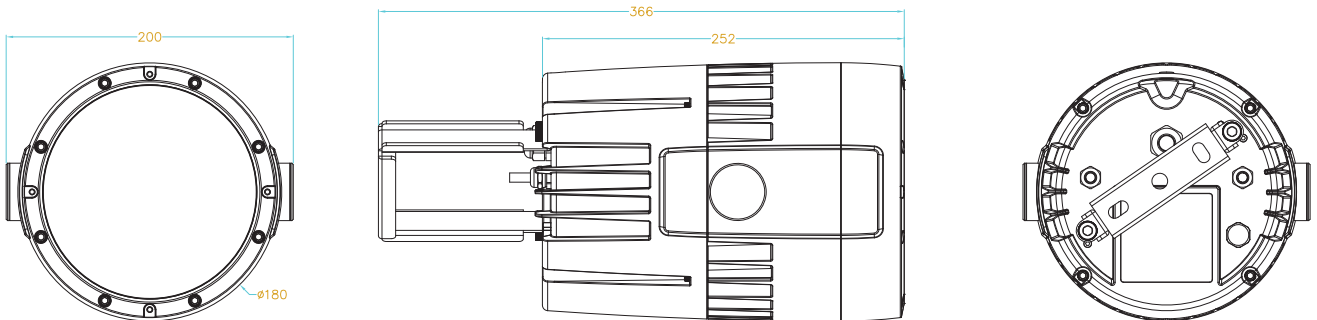

## Features

- 1 x COB 150W
- RGBL
- 11370 lm
- CRI>85
- Aperture 25°
- 8/16 bits linear dimmer
- Suspended installation (removable mounting yoke)
- DMX Loss modes : On, Off or macros
- Custom RAL on request
- Die-cast aluminium
- Black finish
- DMX modes : 1, 2 or 4 channels
- DMX breakout cables
- Power supply IN breakout cables

## Specifications

<b>Product type</b>	Architectural, pendant light
<b>Order code</b>	OPENDANT150ARC
<b>Colour spectrum</b>	RGBL
<b>Number of LEDs</b>	1
<b>LED type</b>	COB 150W
<b>Beam angle</b>	25°
<b>Optional filters</b>	YES
<b>Zoom</b>	NO
<b>CCT control</b>	NO
<b>Luminous flux (lm)</b>	11370
<b>CRI</b>	>85
<b>DMX mode</b>	3
<b>DMX channels</b>	1/2/4
<b>Control</b>	DMX512, RDM
<b>Display</b>	LED
<b>Operating consumption</b>	100–240 VAC, 50-60 Hz
<b>Power consumption</b>	150 W @ max
<b>DMX Connectors</b>	Breakout DMX XLR cables (IN/OUT)
<b>Type</b>	Indoor & Outdoor
<b>Protection class</b>	IP66
<b>Power supply connector</b>	Breakout power supply cable (IN) (L=150cm)
<b>Housing and colour</b>	Die cast aluminium, black
<b>Cooling</b>	Natural convection and cooling fan
<b>Weight</b>	5,20KG
<b>Dimensions l x w (mm)</b>	319 x 196
<b>Warranty</b>	5 years

**Overview**

- 1. Power supply IN (wire length 1,5 m)
- 2. DMX IN (wire length 1,5 m)
- 3. DMX OUT (wire length 1,5 m)
- 4. Touch buttons "Mode / Down / Up / Enter"
- 5. Display

**Accessories**

Filter

Honey-comb