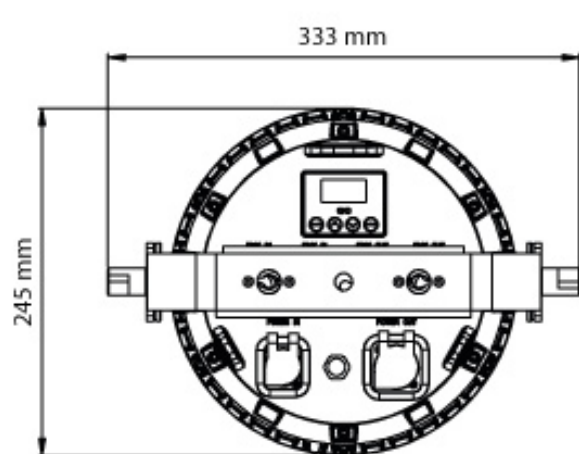

Description

Colorbeam 480 is an IP65 powerful wash light featuring 24 bright LEDs RGBW of 20W.

Features

- 24 x 20 W
- RGBW
- Aperture : 11° (magnetic filters 28°, 60°, 100° available)
- White macros 2700K to 8000K
- Color macros (LEE FILTER calibration)
- IP65
- Die-cast aluminium body
- OLED screen with 4 control buttons
- DMX512, IR mode
- DMX modes : 5, 8 or 13 channels
- DMX XLR3/5 (IN/OUT)
- PowerCON TRUE1 (IN/OUT)

Drawings

Specifications

Product type	LED FIXTURE
Order code	OCBEAM480
Colour spectrum	RGB + W
Number of LEDs	24
LED type	Multichip 20W
Beam angle	11°
Optional filters	YES
Zoom	NO
CCT control	YES
Luminous flux (lm)	12948
CRI	NC
DMX modes	3
DMX channels	5/8/13
Control	DMX 512, IR
Display	OLED
Operating consumption	100-240VAC, 50-60HZ
Power consumption	500W @max.
DMX Connectors	XLR5 IN/OUT, XLR3 IN/OUT
Type	Indoor & Outdoor
Protection class	IP65
Power supply connector	PowerCON TRUE1 IN/OUT
Housing and colour	Die cast aluminium, black
Cooling	Natural convection and cooling fan
Weight	5,00KG
Dimensions l x w x d (mm)	325,4 x 333 x 245
Warranty	2 years

Overview

- 1. Power supply IN (PowerCON TRUE1)
- 2. DMX IN (XLR5)
- 3. DMX IN (XLR3)
- 4. DMX OUT (XLR5)
- 5. DMX OUT (XLR3)
- 6. Power supply OUT (PowerCON TRUE1)
- 7. Touch button «Mode / Up / Down / Enter»
- 8. Display