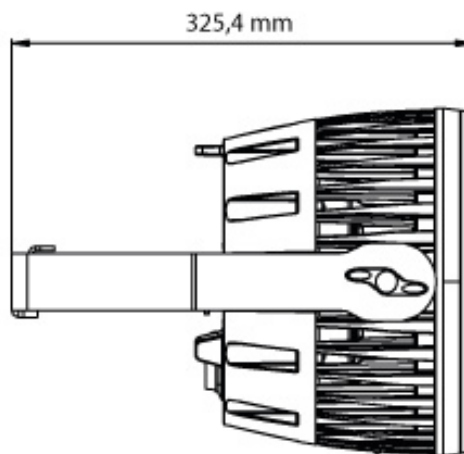

Description

Colorbeam 480 is an IP65 powerful wash light featuring 24 bright LEDs RGBW of 20W.

Features

- 24 x 20 W
- RGBW
- Aperture : 11° (magnetic filters 28°, 60°, 100° available)
- White macros 2700K to 8000K
- Color macros (LEE FILTER calibration)
- IP65
- Die-cast aluminium body
- OLED screen with 4 control buttons
- DMX512, IR mode
- DMX modes : 5, 8 or 13 channels
- DMX XLR3/5 (IN/OUT)
- PowerCON TRUE1 (IN/OUT)

Drawings

Specifications

Product type	LED FIXTURE
Order code	OCBEAM480
Colour spectrum	RGB + W
Number of LEDs	24
LED type	Multichip 20W
Beam angle	11°
Optional filters	YES
Zoom	NO
CCT control	YES
Luminous flux (lm)	12948
CRI	NC
DMX modes	3
DMX channels	5/8/13
Control	DMX 512, IR
Display	OLED
Operating consumption	100-240VAC, 50-60HZ
Power consumption	500W @max.
DMX Connectors	XLR5 IN/OUT, XLR3 IN/OUT
Type	Indoor & Outdoor
Protection class	IP65
Power supply connector	PowerCON TRUE1 IN/OUT
Housing and colour	Die cast aluminium, black
Cooling	Natural convection and cooling fan
Weight	5,00KG
Dimensions l x w x d (mm)	325,4 x 333 x 245
Warranty	2 years