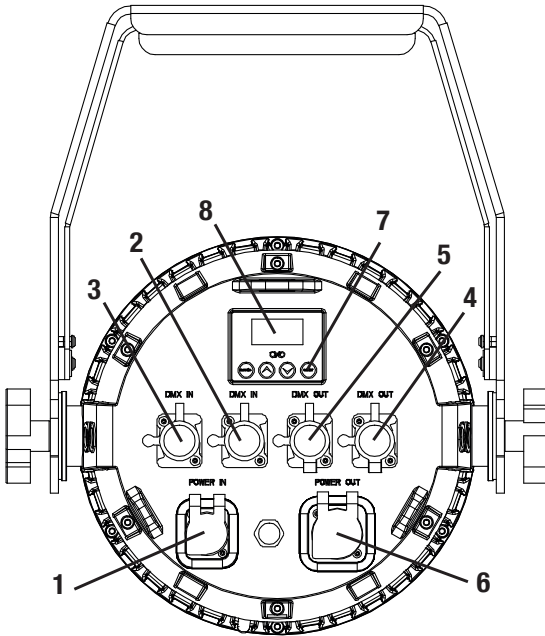

Description

Colorbeam 480 is an IP65 powerful wash light featuring 24 bright LEDs RGBW of 20W.

Features

- 24 x 20 W
- RGBW
- Aperture : 11° (magnetic filters 28°, 60°, 100° available)
- White macros 2700K to 8000K
- Color macros (LEE FILTER calibration)
- IP65
- Die-cast aluminium body
- OLED screen with 4 control buttons
- DMX512, IR mode
- DMX modes : 5, 8 or 13 channels
- DMX XLR3/5 (IN/OUT)
- PowerCON TRUE1 (IN/OUT)

Drawings

Specifications

Product type	LED FIXTURE
Order code	OCBEAM480
Colour spectrum	RGB + W
Number of LEDs	24
LED type	Multichip 20W
Beam angle	11°
Optional filters	YES
Zoom	NO
CCT control	YES
Luminous flux (lm)	12948
CRI	NC
DMX modes	3
DMX channels	5/8/13
Control	DMX 512, IR
Display	OLED
Operating consumption	100-240VAC, 50-60HZ
Power consumption	500W @max.
DMX Connectors	XLR5 IN/OUT, XLR3 IN/OUT
Type	Indoor & Outdoor
Protection class	IP65
Power supply connector	PowerCON TRUE1 IN/OUT
Housing and colour	Die cast aluminium, black
Cooling	Natural convection and cooling fan
Weight	5,00KG
Dimensions l x w x d (mm)	325,4 x 333 x 245
Warranty	2 years

Overview

- 1. Power supply IN (PowerCON TRUE1)
- 2. DMX IN (XLR5)
- 3. DMX IN (XLR3)
- 4. DMX OUT (XLR5)
- 5. DMX OUT (XLR3)
- 6. Power supply OUT (PowerCON TRUE1)
- 7. Touch button «Mode / Up / Down / Enter»
- 8. Display