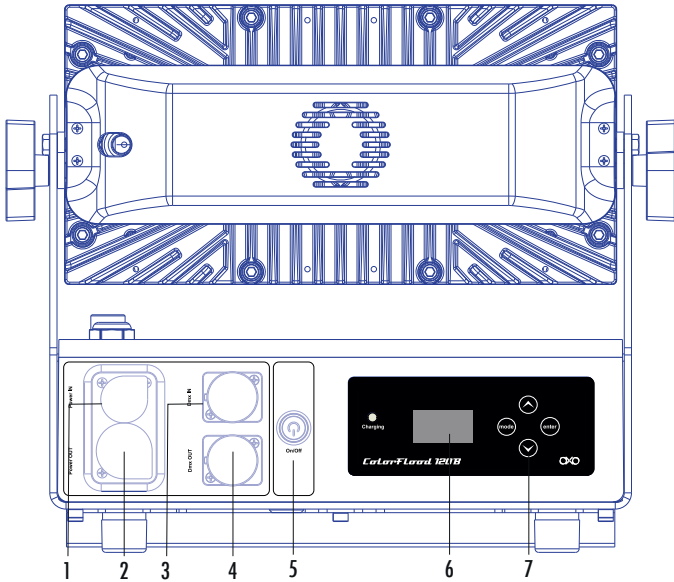

Description

8 x RGBW 15W, Battery operated outdoor wash light.

Features

- 8 x 15W
- RGBW
- Aperture 8°
- White color macros (calibration from 2700K to 8000K)
- Color macros (based on lee filters)
- DCC Function (Dynamic color control)
- LCD Control Panel
- Powerful Lithium battery
- Up to 16 hours battery life (standard mode)
- Led charging status indicator
- Die cast aluminium
- DMX512, W-DMX, IR (IR remote included)
- DMX modes : 5, 10 or 15 channels
- DMX XLR5 (IN/OUT)
- PowerCON TRUE1 (IN/OUT)

Drawings

Specifications

Product type	FLOODLIGHT, WALL WASHER, BATTERY OPERATED FIXTURE
Order code	OCFLOOD120B
Colour spectrum	RGB+W
Number of LEDs	8
LED type	Multichip 15W
Beam angle	8°
Optional filters	YES
Zoom	NO
CCT control	YES
Luminous flux (lm)	
CRI	
DMX mode	3
DMX channels	5/10/15
Control	W-DMX, DMX512, IR
Display	OLED
Operating consumption	100-240 VAC, 50-60 HZ
Power consumption	90W @max.
DMX Connectors	XLR5 IN/OUT
Type	Outdoor
Protection class	IP65
Power supply connector	PowerCON TRUE1 IN/OUT
Housing and colour	Die cast aluminium, black
Cooling	Cooling fan
Weight	7,50KG
Dimensions l x w x d (mm)	371 X 126,3 X 303,5
Warranty	2 years

Overview

1. Power supply IN (PowerCON TRUE1)
2. Power supply OUT (PowerCON TRUE1)
3. DMX IN (XLR5)
4. DMX OUT (XLR5)
5. Power ON/OFF
6. Display
7. Touch Buttons

Accessories

Filter 15°

Filter 25°

Half Anti-Glare Shield