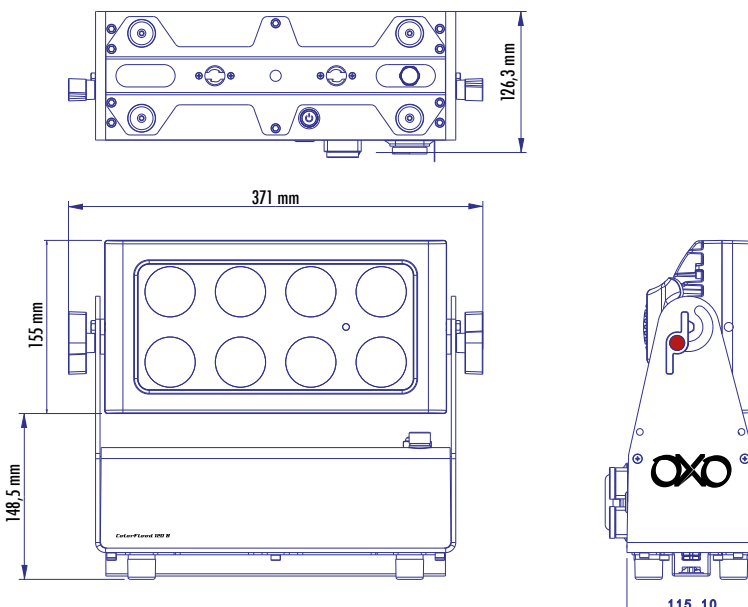

Description

8 x RGBW 15W, Battery operated outdoor wash light.

Features

- 8 x 15W
- RGBW
- Aperture 8°
- White color macros (calibration from 2700K to 8000K)
- Color macros (based on lee filters)
- DCC Function (Dynamic color control)
- LCD Control Panel
- Powerful Lithium battery
- Up to 16 hours battery life (standard mode)
- Led charging status indicator
- Die cast aluminium
- DMX512, W-DMX, IR (IR remote included)
- DMX modes : 5, 10 or 15 channels
- DMX XLR5 (IN/OUT)
- PowerCON TRUE1 (IN/OUT)

Drawings

Specifications

Product type	FLOODLIGHT, WALL WASHER, BATTERY OPERATED FIXTURE
Order code	OCFLOOD120B
Colour spectrum	RGB+W
Number of LEDs	8
LED type	Multichip 15W
Beam angle	8°
Optional filters	YES
Zoom	NO
CCT control	YES
Luminous flux (lm)	
CRI	
DMX mode	3
DMX channels	5/10/15
Control	W-DMX, DMX512, IR
Display	OLED
Operating consumption	100-240 VAC, 50-60 HZ
Power consumption	90W @max.
DMX Connectors	XLR5 IN/OUT
Type	Outdoor
Protection class	IP65
Power supply connector	PowerCON TRUE1 IN/OUT
Housing and colour	Die cast aluminium, black
Cooling	Cooling fan
Weight	7,50KG
Dimensions l x w x d (mm)	371 X 126,3 X 303,5
Warranty	2 years

Overview

1. Power supply IN (PowerCON TRUE1)
2. Power supply OUT (PowerCON TRUE1)
3. DMX IN (XLR5)
4. DMX OUT (XLR5)
5. Power ON/OFF
6. Display
7. Touch Buttons

Accessories

Filter 15°

Filter 25°

Half Anti-Glare Shield