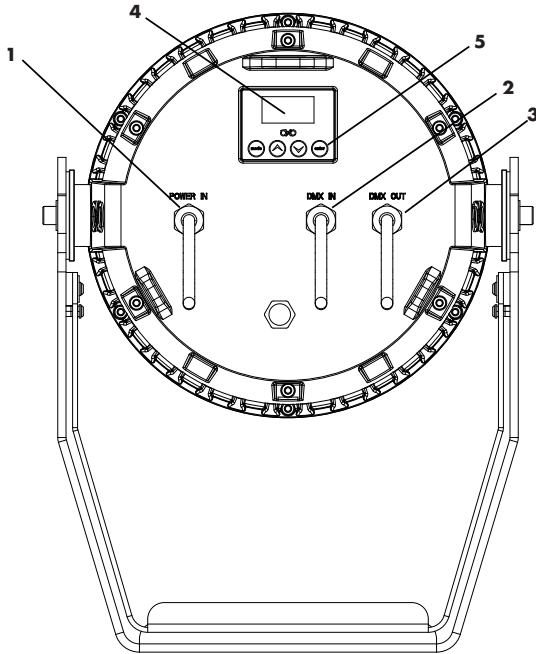

Overview

1. Power supply IN (PowerCON TRUE1)
2. DMX IN
3. DMX OUT
4. Touch button «Mode / Up / Down / Enter»
5. Display

Accessories