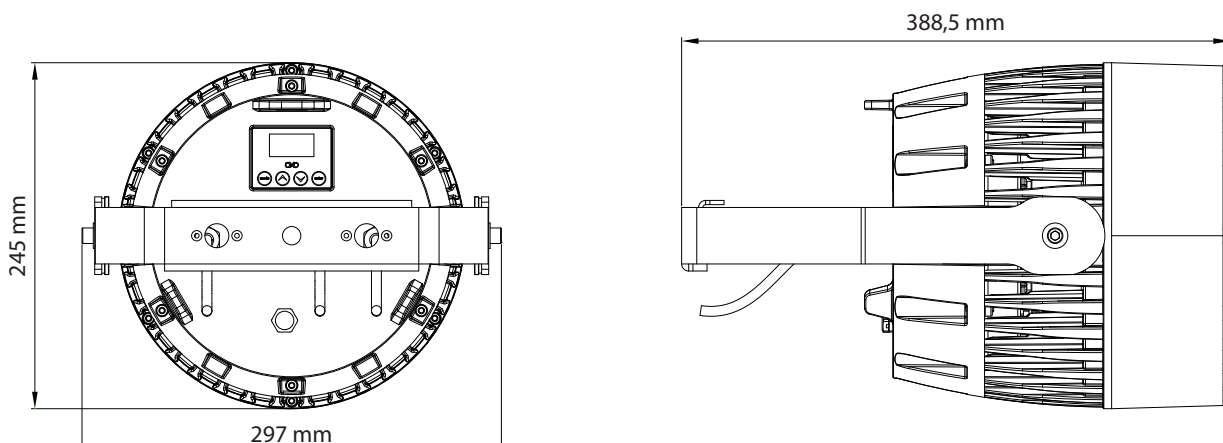

## Description

Robust and powerful RGBW COB architectural LED fixture delivering up to 180W, Colorzoom 180 comes with a motorized zoom from 10° to 53° and IP66 protection.

## Features

- 180W COB
- RGBW
- Zoom 10° to 53°
- Disengageable zoom
- Up to 4 900 lumens
- White macros (2700K to 8000K)
- Color macros (LEE FILTER calibration)
- IP66 protection
- Die-cast aluminium
- OLED screen with 4-digit buttons
- DMX512, RDM
- DMX Modes : 6, 9 or 14 channels
- DMX breakout cables
- Power supply IN breakout cables

## Specifications

<b>Product type</b>	Architectural LED fixture
<b>Order code</b>	OCZOOM180ARC
<b>Colour spectrum</b>	RGBW
<b>Number of LEDs</b>	1
<b>LED type</b>	COB 180W
<b>Beam angle</b>	10° to 53°
<b>Optional filters</b>	NO
<b>Zoom</b>	YES (disengageable)
<b>CCT control</b>	YES
<b>Luminous flux (lm)</b>	4900
<b>CRI</b>	NC
<b>DMX modes</b>	3
<b>DMX channels</b>	6/9/14
<b>Control</b>	DMX512-RDM-Manual
<b>Display</b>	OLED
<b>Operating consumption</b>	100-240 VAC, 50-60 HZ
<b>Power consumption</b>	220W @ max.
<b>DMX Connectors</b>	Stripped cable
<b>Type</b>	Outdoor
<b>Protection class</b>	IP66
<b>Power supply connector</b>	Stripped cable
<b>Housing and colour</b>	Die cast aluminium, black
<b>Cooling</b>	Natural convection and cooling fan
<b>Weight</b>	10,00KG
<b>Dimensions l x w x d (mm)</b>	333 x 259 x 245
<b>Warranty</b>	5 years