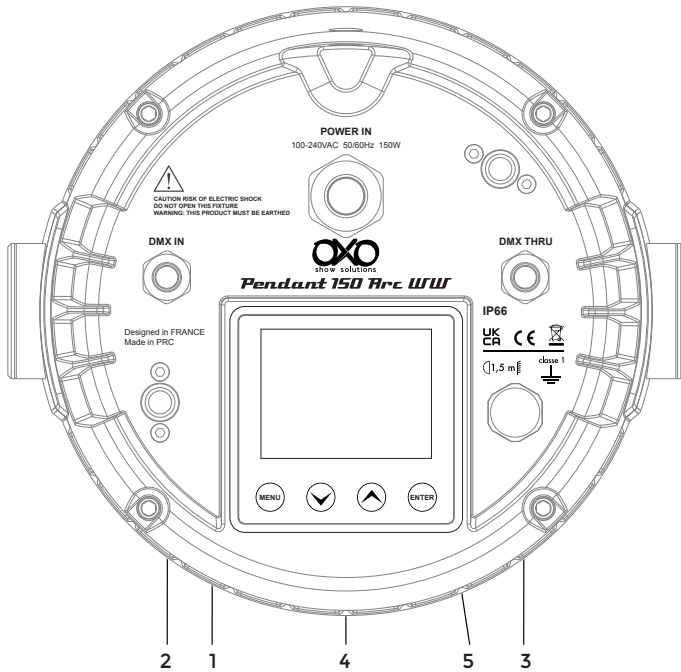

Description

Pendant 150 ARC is a versatile ambient & house light perfectly suitable as pendant lighting for halls, offices, theaters, desks, etc... Also declined in RGB+Lime

Features

- 1 x COB 150W
- Warm White @3000K
- 14250 lm
- CRI>98
- Aperture 25°
- 8/16 bits linear dimmer
- Suspended installation (removable mounting yoke)
- DMX Loss modes : On, Off or macros
- Custom RAL on request
- Die-cast aluminium
- Black finish
- DMX modes : 1, 2 or 4 channels
- DMX breakout cables
- Power supply IN breakout cables

Drawings

Specifications

Product type	ARCHITECTURAL, PENDANT LIGHT
Order code	OPENDANT150ARC
Colour spectrum	Warm White (@3000K)
Number of LEDs	1
LED type	COB 150W
Beam angle	25°
Optional filters	YES
Zoom	NO
CCT control	NO
Luminous flux (lm)	14250
CRI	>98
DMX mode	3
DMX channels	1/2/4
Control	DMX512, RDM
Display	LED
Operating consumption	100-240 VAC, 50-60 Hz
Power consumption	150 W @max
DMX Connectors	Breakout DMX XLR cables (IN/OUT)
Type	Indoor & Outdoor
Protection class	IP66
Power supply connector	Breakout power supply cable (IN) (L=150cm)
Housing and colour	Die cast aluminium, black
Cooling	Natural convection and cooling fan
Weight	5,20KG
Dimensions l x w (mm)	319 x 196
Warranty	5 years

Overview

1. Power supply IN (wire length 1,5 m)

2. DMX IN (wire length 1,5 m)

3. DMX OUT (wire length 1,5 m)

4. Touch buttons "Mode / Down / Up / Enter"

5. Display

Accessories

Filter