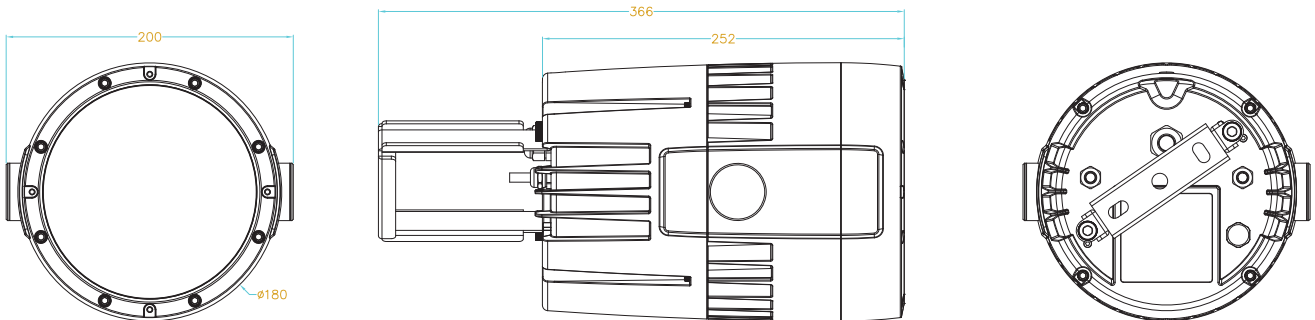

Description

Pendant 150 ARC is a versatile ambient & house light perfectly suitable as pendant lighting for halls, offices, theaters, desks, etc... Also declined in RGB+Lime

Features

- 1 x COB 150W
- Warm White @3000K
- 14250 lm
- CRI>98
- Aperture 25°
- 8/16 bits linear dimmer
- Suspended installation (removable mounting yoke)
- DMX Loss modes : On, Off or macros
- Custom RAL on request
- Die-cast aluminium
- Black finish
- DMX modes : 1, 2 or 4 channels
- DMX breakout cables
- Power supply IN breakout cables

Drawings

Specifications

Product type	ARCHITECTURAL, PENDANT LIGHT
Order code	OPENDANT150ARC
Colour spectrum	Warm White (@3000K)
Number of LEDs	1
LED type	COB 150W
Beam angle	25°
Optional filters	YES
Zoom	NO
CCT control	NO
Luminous flux (lm)	14250
CRI	>98
DMX mode	3
DMX channels	1/2/4
Control	DMX512, RDM
Display	LED
Operating consumption	100-240 VAC, 50-60 Hz
Power consumption	150 W @max
DMX Connectors	Breakout DMX XLR cables (IN/OUT)
Type	Indoor & Outdoor
Protection class	IP66
Power supply connector	Breakout power supply cable (IN) (L=150cm)
Housing and colour	Die cast aluminium, black
Cooling	Natural convection and cooling fan
Weight	5,20KG
Dimensions l x w (mm)	319 x 196
Warranty	5 years

Overview

1. Power supply IN (wire length 1,5 m)

2. DMX IN (wire length 1,5 m)

3. DMX OUT (wire length 1,5 m)

4. Touch buttons "Mode / Down / Up / Enter"

5. Display

Accessories

Filter