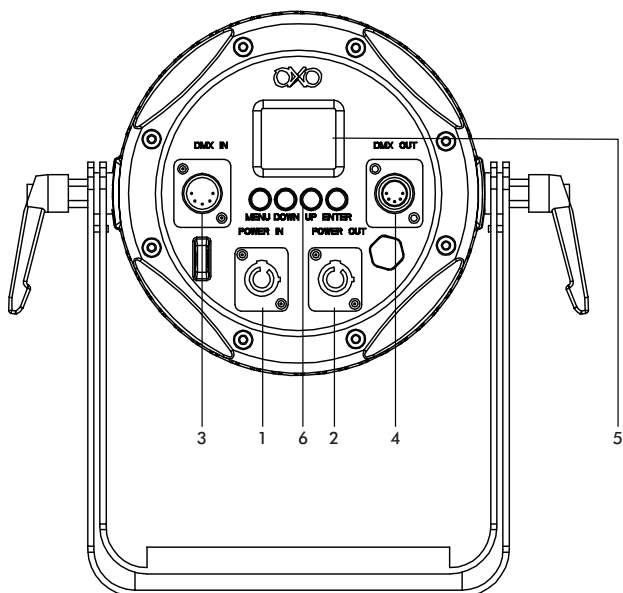

Overview

1. Power supply IN (PowerCON TRUE1)
2. Power supply OUT (PowerCON TRUE1)
3. DMX IN (XLR5)
4. DMX OUT (XLR5)
5. Display
6. Touch button «Mode / Up / Down / Enter»

More

User manual & DMX Chart