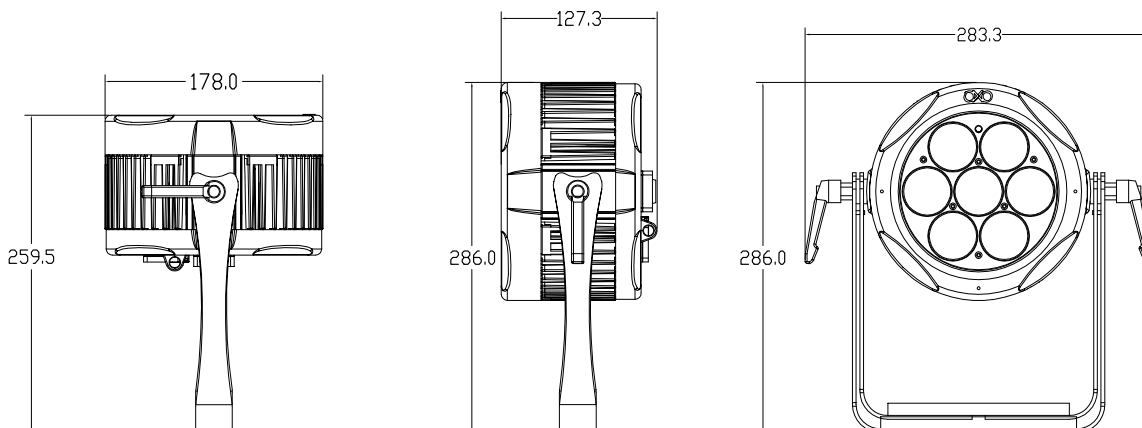

## Description

Compact and rugged static LED wash light featuring 7 x RGBW+A+UV LEDs of 12W with IP65 protection

## Features

- 7 x 12W
- RGBW + A + UV
- Aperture : 25°
- White macros (2700K to 8000K)
- Color macros (LEE FILTER calibration)
- IP65 protection
- Die-cast aluminium
- TFT display with 4 control buttons
- DMX 512, IR
- DMX modes : 3, 7 or 11 channels
- DMX XLR5 (IN/OUT)
- PowerCON TRUE1 (IN/OUT)

## Specifications

<b>Product type</b>	LED FIXTURE
<b>Order code</b>	OCBEAM90
<b>Colour spectrum</b>	RGBW + A + UV
<b>Number of LEDs</b>	7
<b>LED type</b>	Multichip 12W
<b>Beam angle</b>	25°
<b>Optional filters</b>	NO
<b>Zoom</b>	NO
<b>CCT control</b>	YES
<b>Luminous flux (lm)</b>	NC
<b>CRI</b>	NC
<b>DMX mode</b>	3
<b>DMX channels</b>	3/7/11
<b>Control</b>	DMX 512, IR
<b>Display</b>	OLED
<b>Operating consumption</b>	100-240VAC, 50-60HZ
<b>Power consumption</b>	90W @max.
<b>DMX Connectors</b>	XLR5 IN/OUT
<b>Type</b>	Indoor & Outdoor
<b>Protection class</b>	IP65
<b>Power supply connector</b>	PowerCON TRUE1 IN/OUT
<b>Housing and colour</b>	Die cast aluminium, black
<b>Cooling</b>	Natural convection
<b>Weight</b>	3,60KG
<b>Dimensions l x w x d (mm)</b>	283,3 x 127,3 x 286
<b>Warranty</b>	2 years